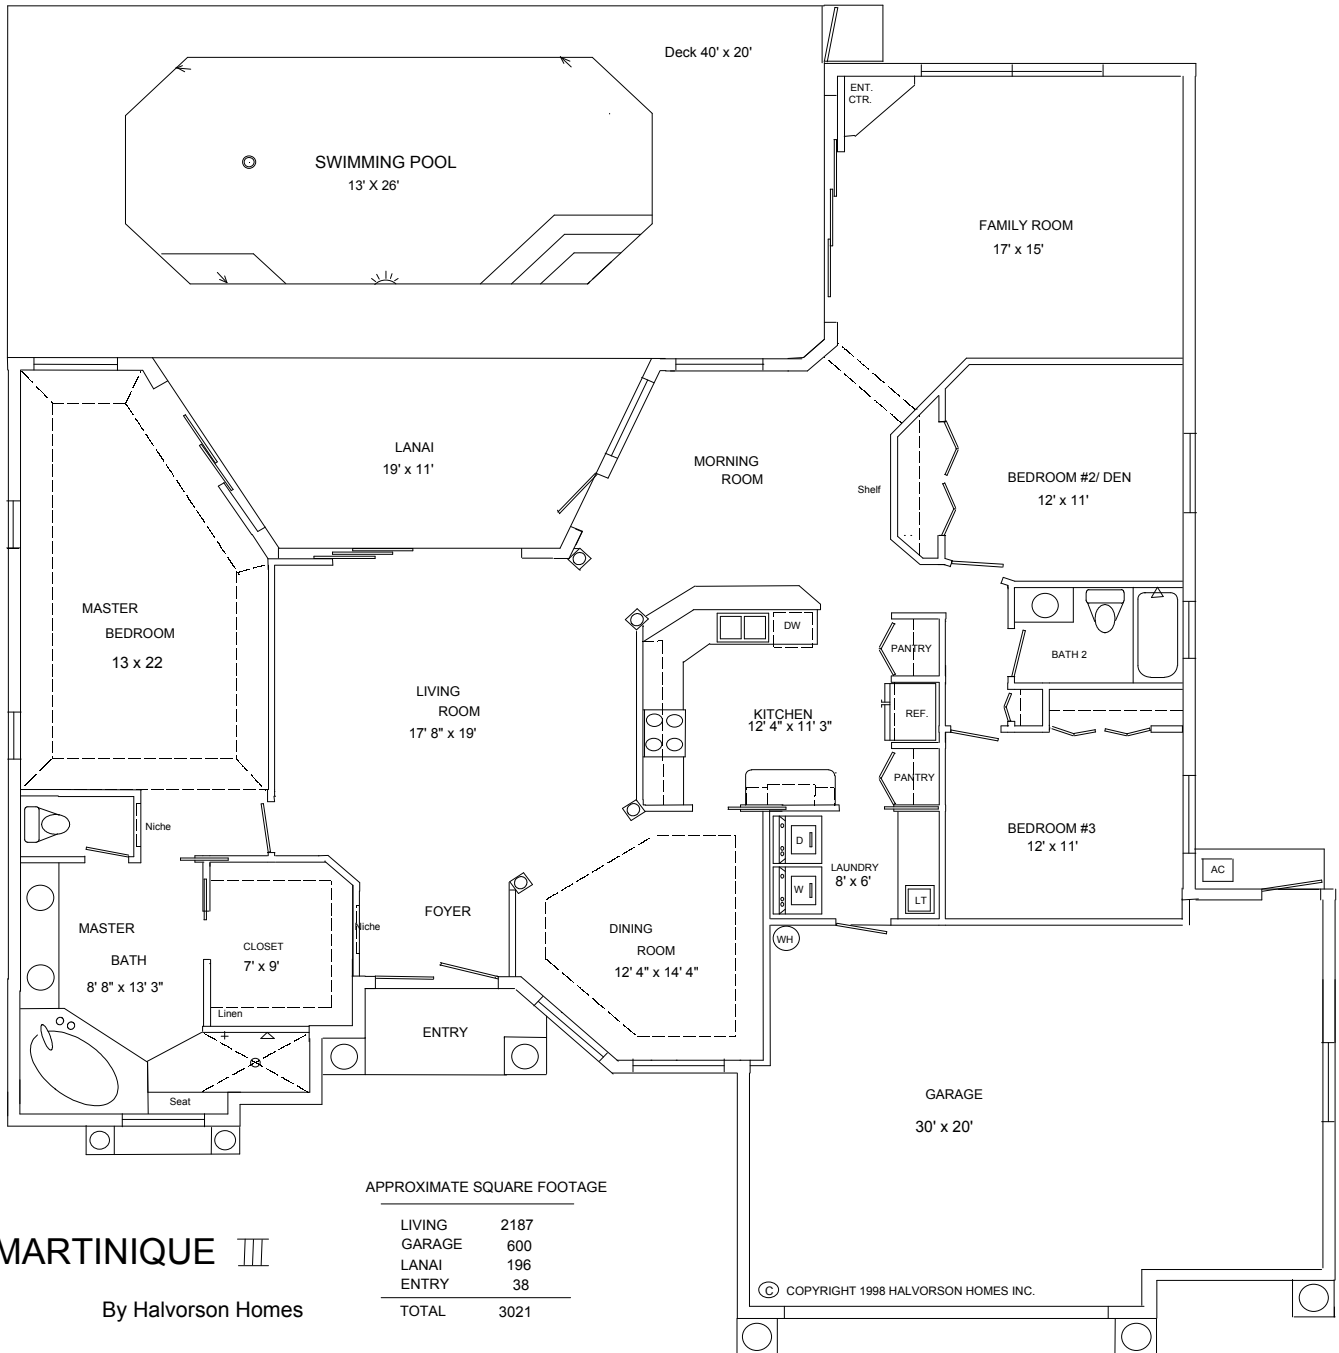

Fits on Standard 80' x 120' Lot

THE MARTINIQUE III

By Halvorson Homes

APPROXIMATE SQUARE FOOTAGE

LIVING	2187
GARAGE	600
LANAI	196
ENTRY	38
TOTAL	3021